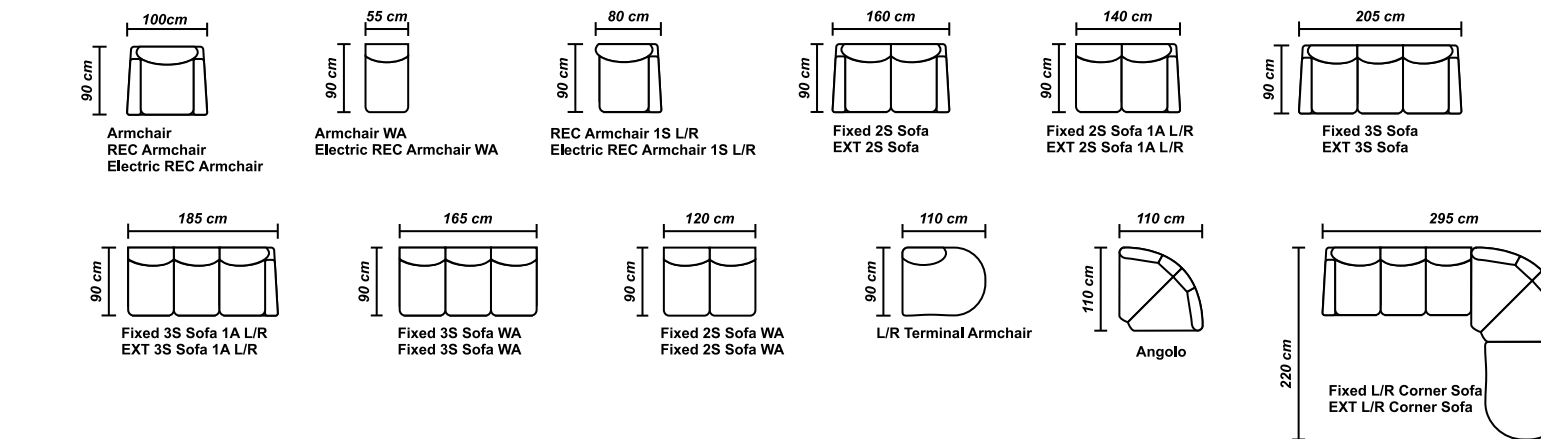

MILANO

modern sofa

MANHATTAN

modern sofa

IBIZA

modern sofa

DAMASC CHESTER

modern bed