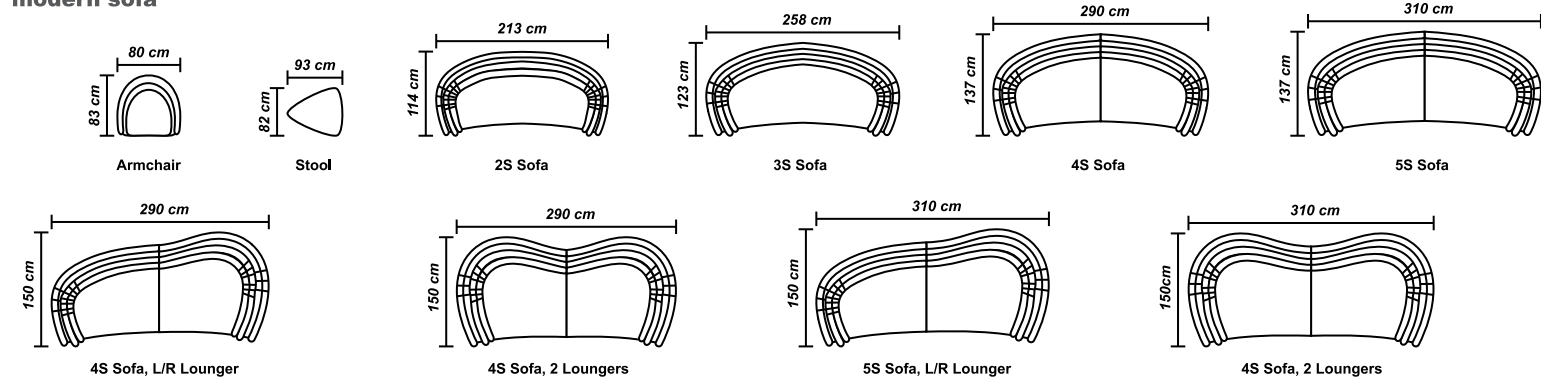

HAVANA

modern sofa