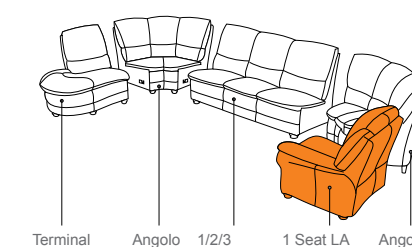

Naming of the elements' orientation (left / right) is based on a sitting position.

MILANO
modern sofa

Corner Sofa
Length 295 cm
Width 220/90 cm
Height 95 cm
Extended 295/230 cm

3 Seats
Length 205 cm
Width 90 cm
Height 95 cm
Extended 205/230 cm

2 Seats
Length 160 cm
Width 90 cm
Height 95 cm
Extended 160/230 cm

Armchair
Length 100 cm
Width 90 cm
Height 95 cm
Recliner 105/160 cm

mobiladalin
enjoy living