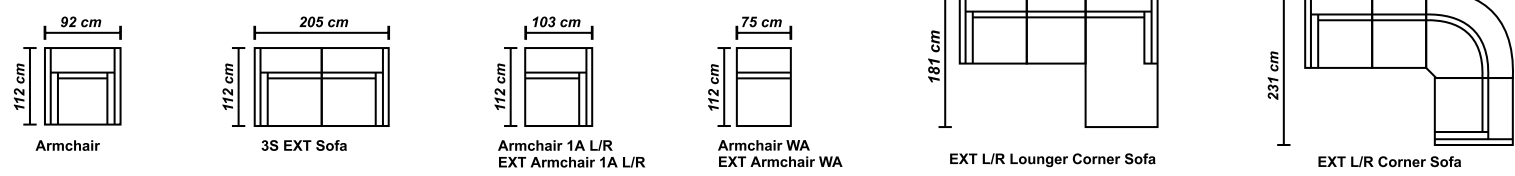

MIAMI

modern sofa

OXFORD

modern sofa