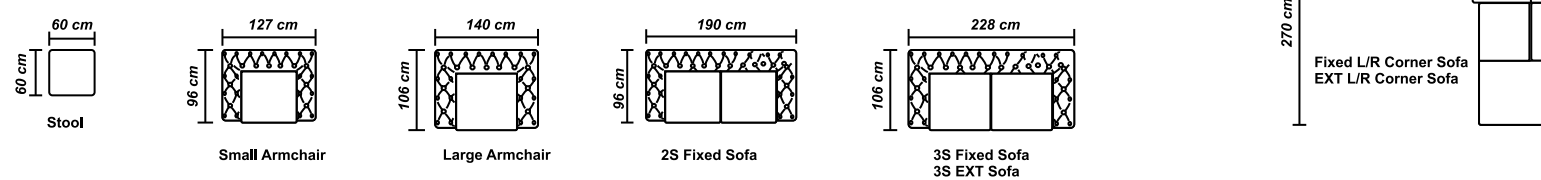

LONDON CHESTERFIELD

classic sofa