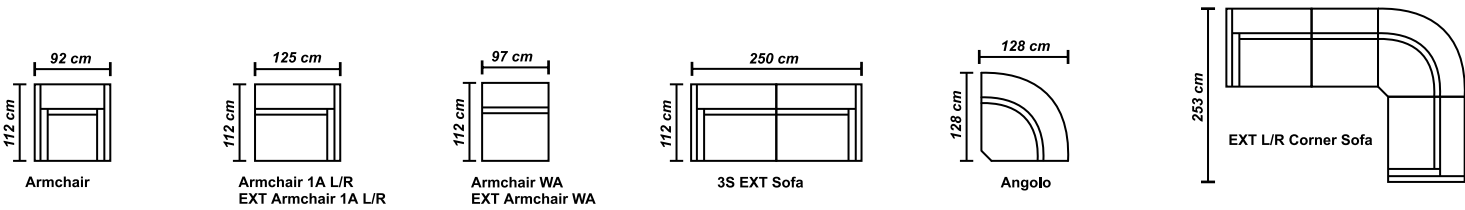

BRITANNIA

modern sofa