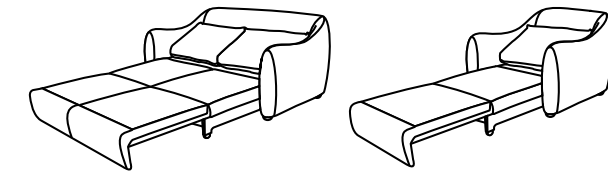

**SOPHISTICATED,
YET PRACTICAL**

Ibiza Sofa and Armchair

A pleasant surprise by its effectively small size, rounded edges and functional traits, Ibiza lends itself perfectly in a smaller setting. Ideal for guests rooms and living rooms, it breathes a fresh and inviting air into your home.

The structure is made of solid beech wood and chipboards. The comfort is provided by the medium density HR (high resilience) foam of the seat and back cushions and by the decorative silicone fiber pillows.

MobilaDalin offers a wide range of upholstery materials: fabrics, natural leather and faux leather. The manufacturer's recommendation is for a fabric upholstery.

However, a fully customizable choice of upholstery materials is provided for by the configurator available at www.mobiladalin.ro, for each product.

Notes:

Partial slipcover feature: back cushions.
Both the sofa and the armchair are extendable.
The extension is suitable for occasional sleeping.