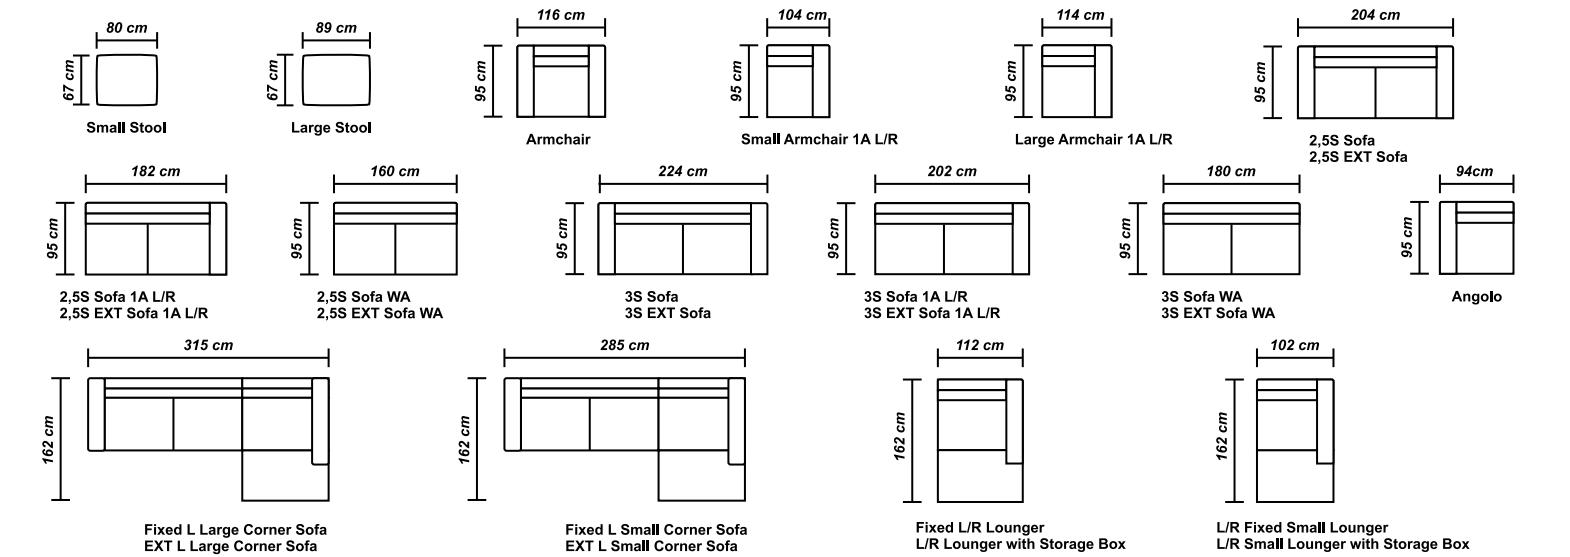

MONTE CARLO

modern sofa