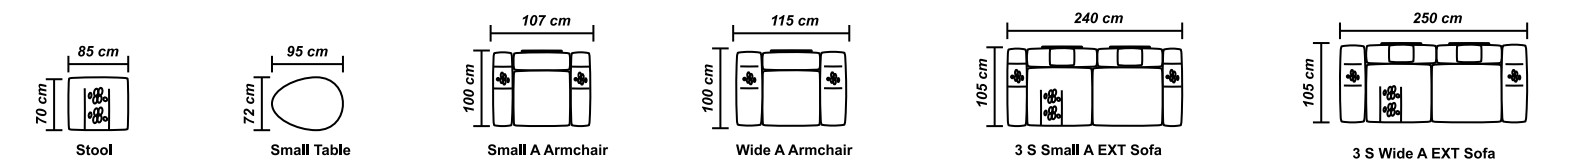

PRAGA / BUCOVINA

modern sofa