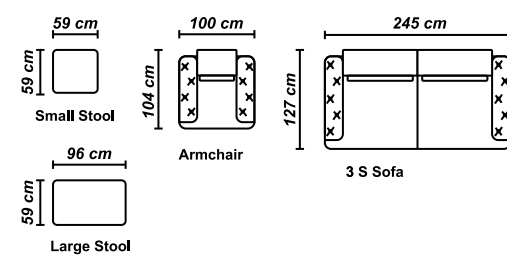

GALLA CHESTER

modern sofa