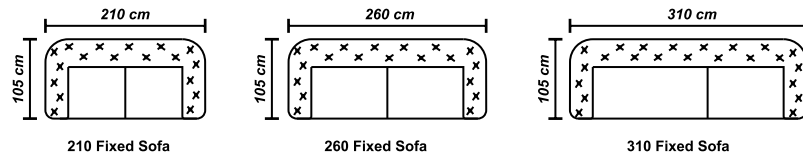

NEW CHESTER

modern sofa